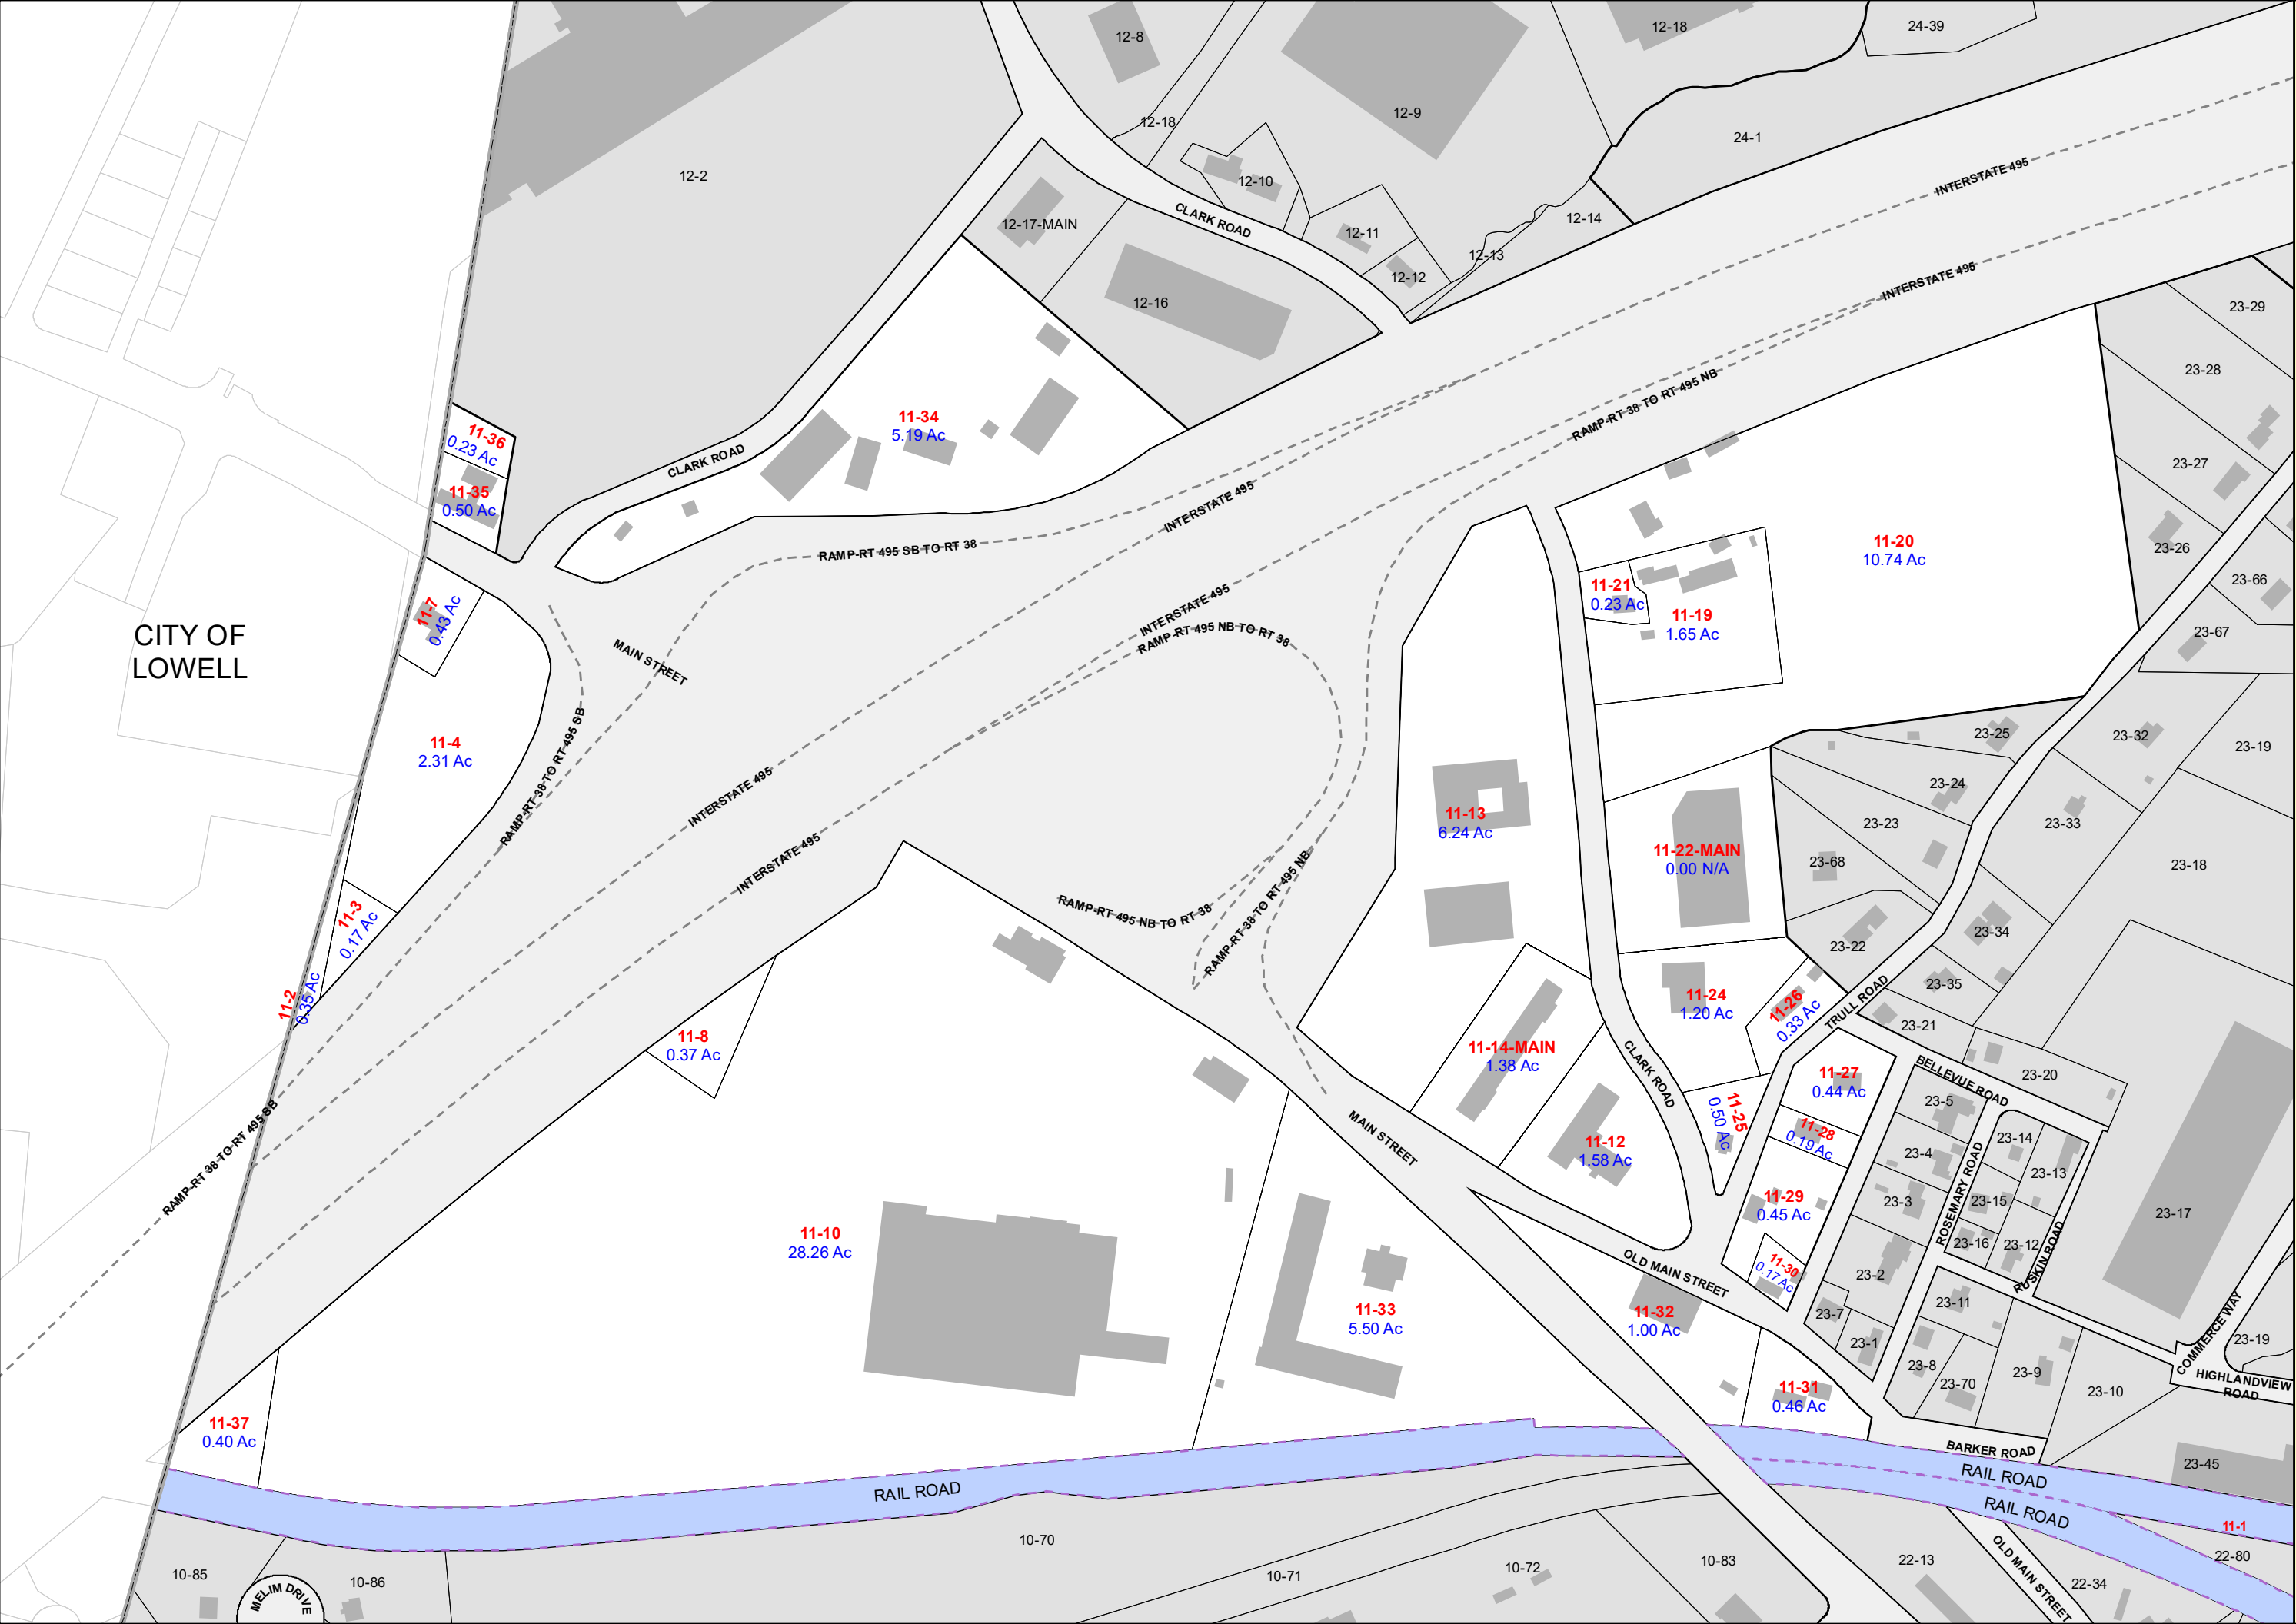

Map Direction

Map Scale

Legend

1. Property
   - Public Right-Of-Way
   - Private Right-Of-Way
   - Railroad Right-Of-Way
   - Building - MassGIS
   - Lake, Pond, or River
- 19-3 (Example) Parcel ID Map-Block
  2 Ac (Example) Land Area in Acres

CGIS MAPPING, LLC
143 Front Street, Suite 863
Marion, MA 02738
Phone: (508) 916-7795
www.cgismapping.com

TOWN OF TEWKSBURY
Massachusetts

Fiscal Year
2023

Tax Map

11

CITY OF LOWELL