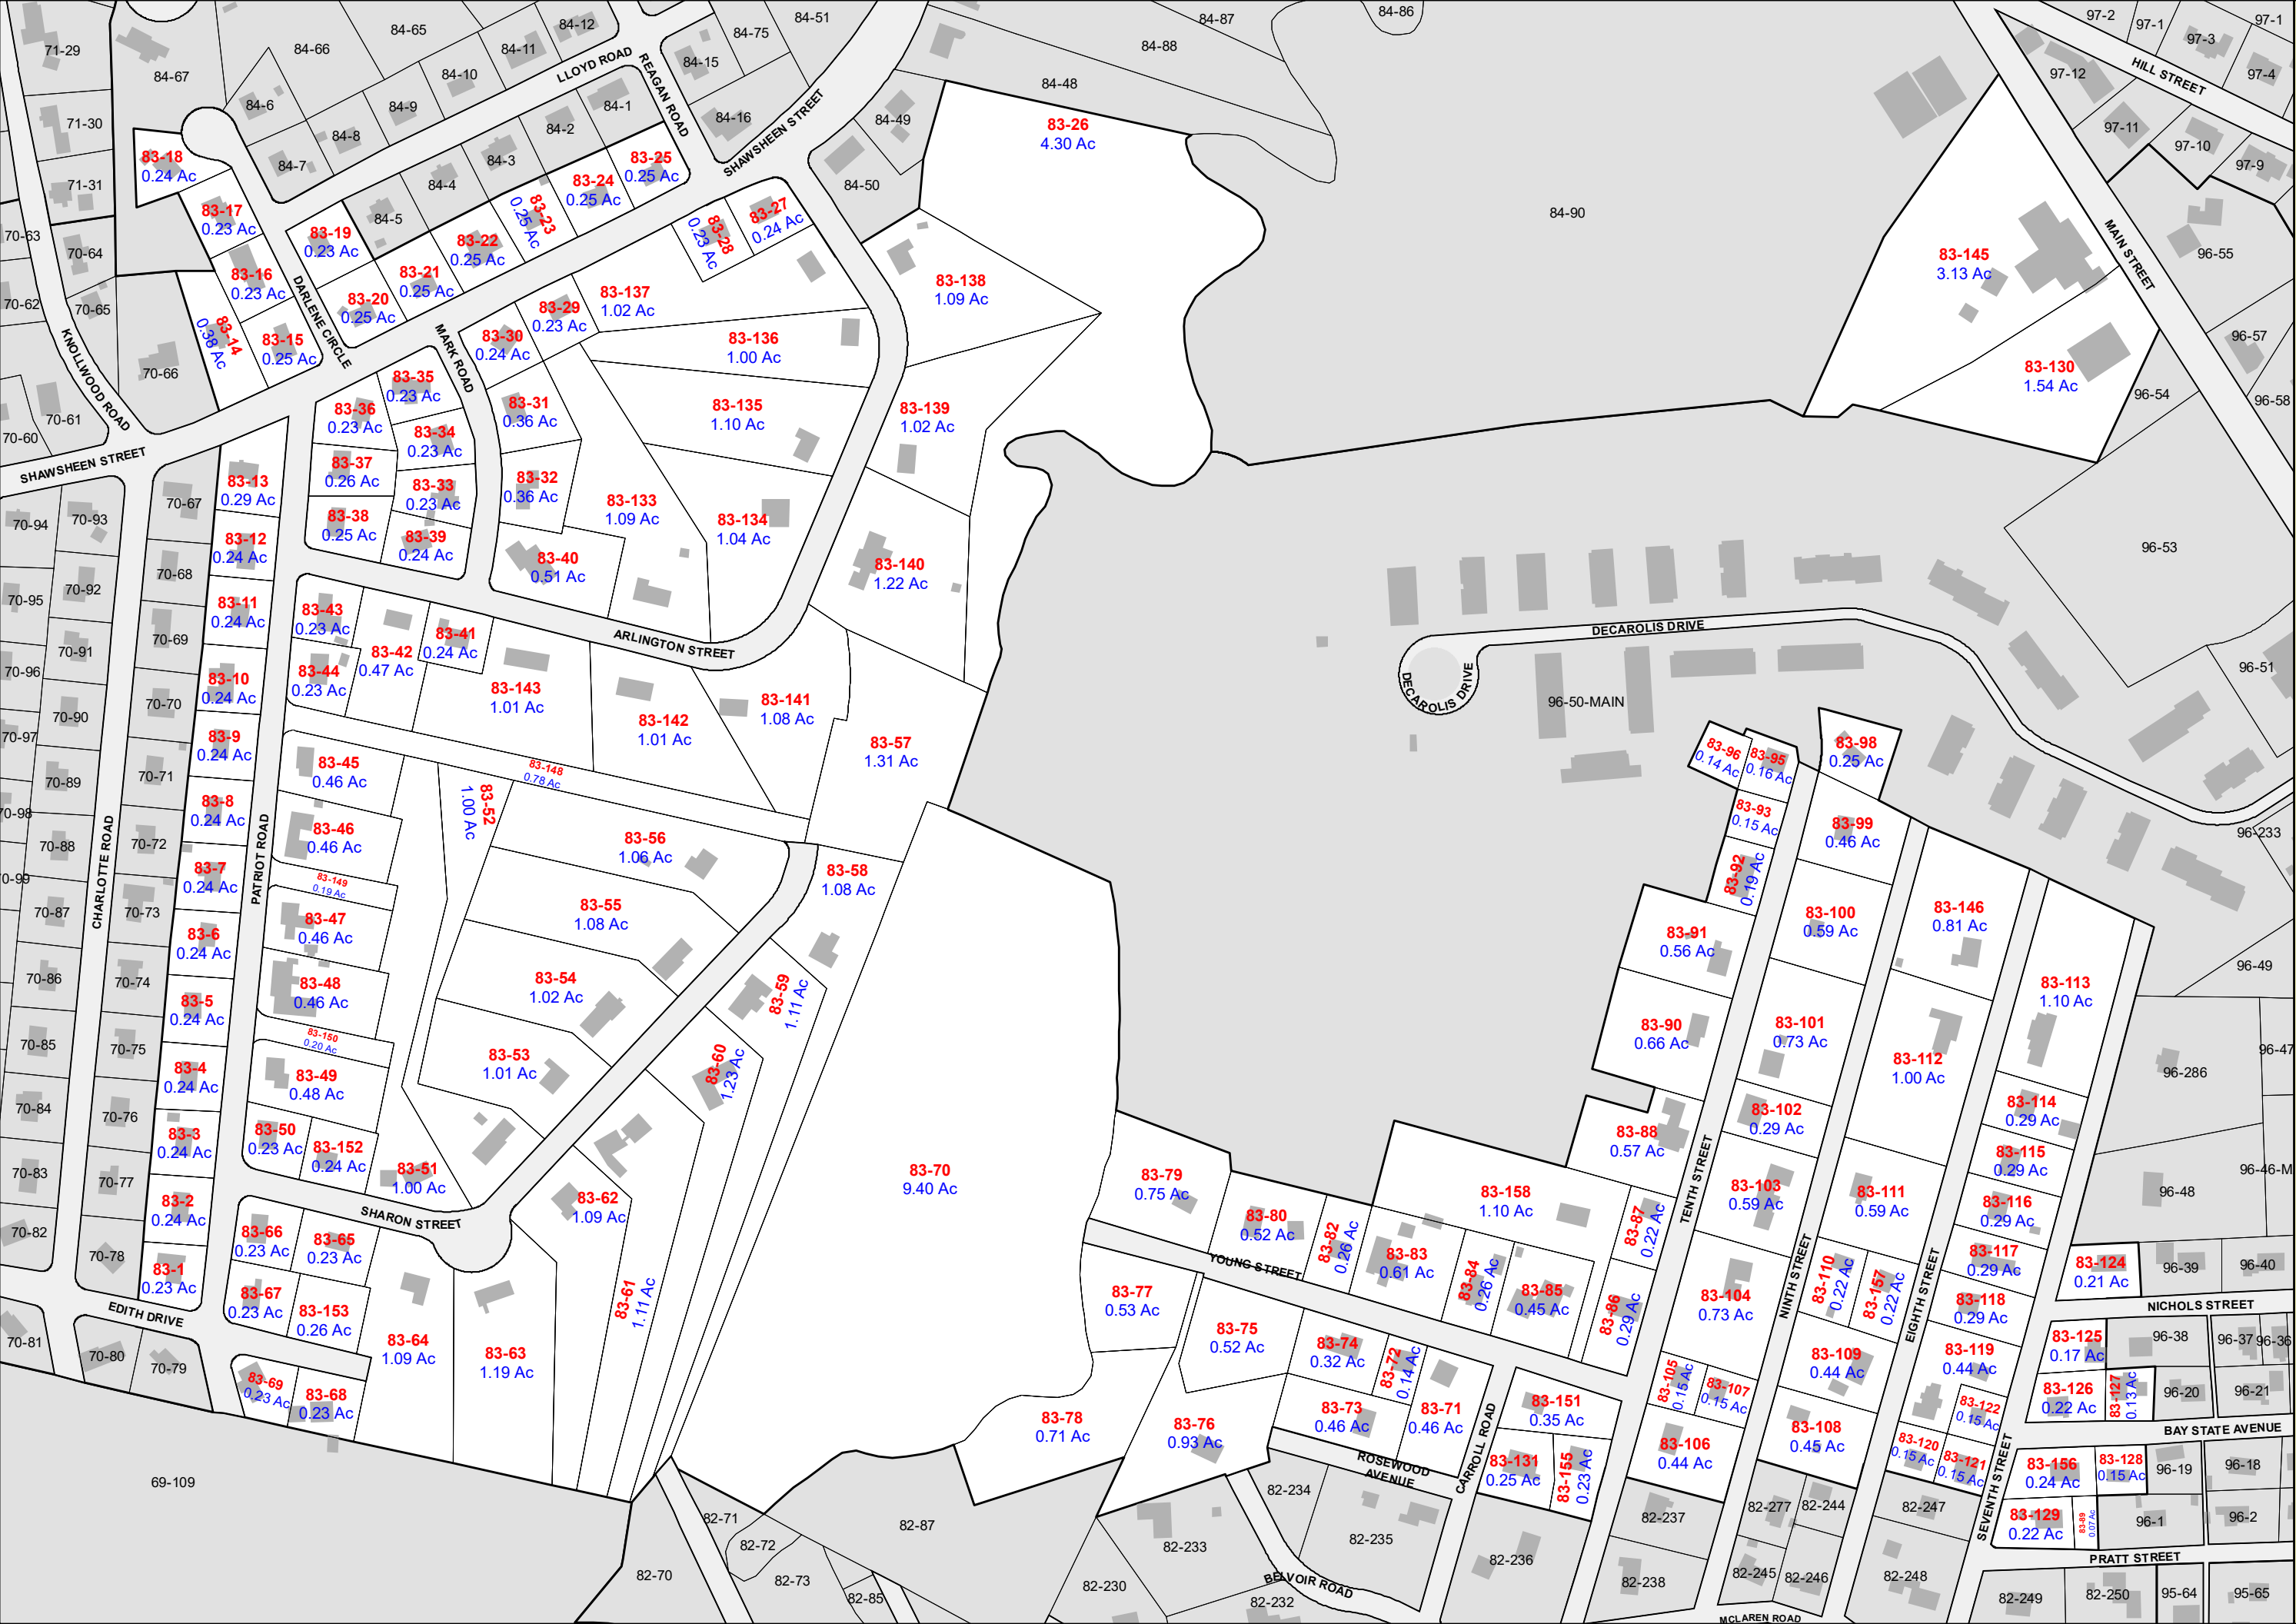

Map Direction

Map Scale

Legend

- Property
- Public Right-Of-Way
- Private Right-Of-Way
- Railroad Right-Of-Way
- Building - MassGIS
- Lake, Pond, or River
- 19-3 (Example) Parcel ID Map-Block
- 2 Ac (Example) Land Area in Acres

CGIS MAPPING, LLC
143 Front Street, Suite 863
Marion, MA 02738
Phone: (508) 916-7795
www.cgismapping.com

TOWN OF TEWKSBURY Massachusetts

Fiscal Year 2023

Tax Map 83

TOWN OF TEWKSBURY
INCORPORATED 1734

Map Direction

Map Scale

Legend

CGIS MAPPING, LLC

Disclaimer

TOWN OF TEWKSBURY
Massachusetts

Fiscal Year
2023

Tax Map
83