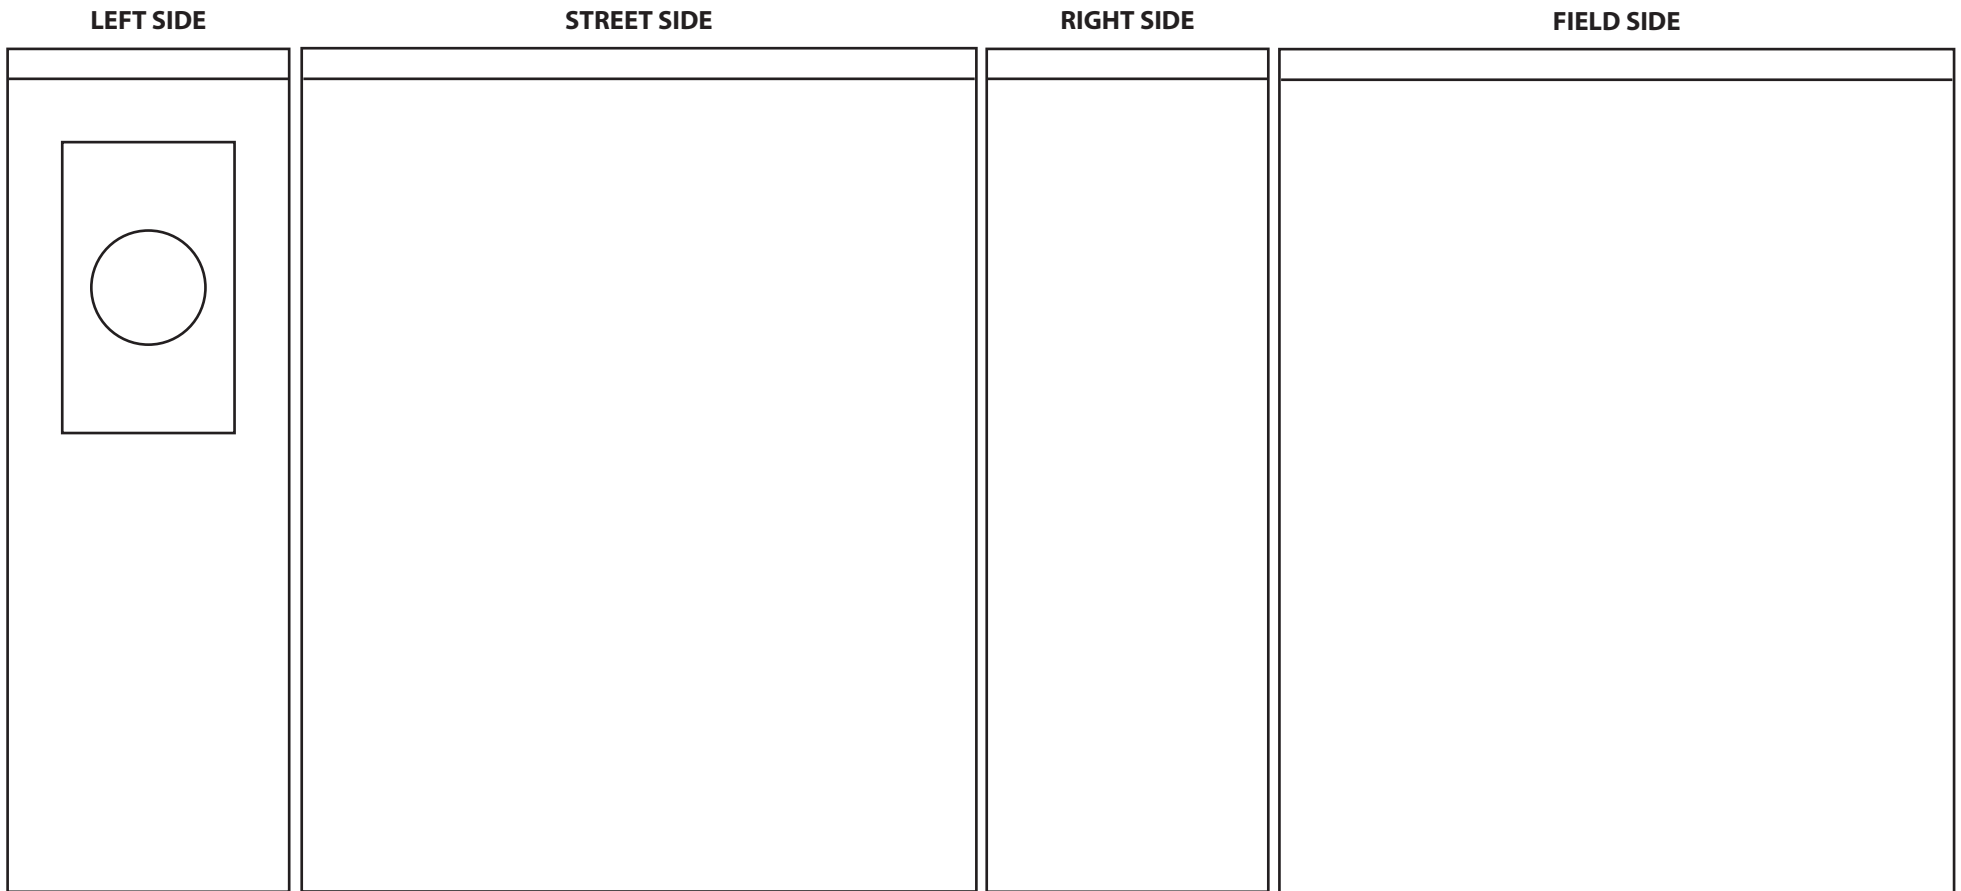

LEFT SIDE

FRONT SIDE

RIGHT SIDE

Tewksbury - Switch Box Project

Switchbox template is not drawn to scale and is for position only.

Location (check box): Andover St. / North St.() North St. / International Dr.() Radcliff Rd. / Andover St.() Any location()

Artist:

Theme:

Location: Livingston St. / East St.

Artist:

Theme:

Tewksbury - Switch Box Project

Switchbox template is not drawn to scale and is for position only.

LEFT SIDE

FRONT SIDE

RIGHT SIDE

Location: Chandler St. / East St.

Artist:

Theme:

Tewksbury - Switch Box Project

Switchbox template is not drawn to scale and is for position only.